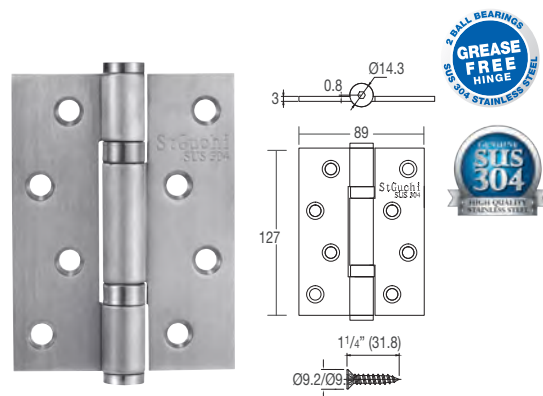

**SGDH-743020-SS B
SUS304 Hinge**

**Stainless Steel
Lift-Off Rising Hinge (RH/LH)**

Code		Material	Finishing	Packing
SGDH-743020-SS B		Stainless Steel SUS304	SS	12 pairs/box, 72 pairs/ctn
Stainless Steel Lift-Off Rising Hinge	SGDH-834020-SS/L	Stainless Steel SUS304	SS	40 pairs/ctn
	SGDH-834020-SS/R			

**SGDH-943030-SS 2BB
Grease Free Hinge**

**SGDH-953030-SS 2BB
SUS304 Hinge**

TECHNICAL INFORMATION	
Material :	Stainless Steel SUS304
Door Weight maximum	57kg
Door Width maximum	914 mm
Sizes (mm)	4" x 3" x 3mm
Ball Bearing	2 Ball Bearing

TECHNICAL INFORMATION	
Material :	Stainless Steel SUS304
Door Weight maximum	57kg
Door Width maximum	914 mm
Sizes (mm)	5" x 3.5" x 3mm
Ball Bearing	2 Ball Bearing

Code	Material	Finishing	Packing
SGDH-943030 2BB	Stainless Steel SUS304	SS	5 pack/box, 20 pack/ctn
SGDH-953530 2BB	Stainless Steel SUS304	SS	5 pack/box, 20 pack/ctn

*All the measurements are in millimeter (mm)