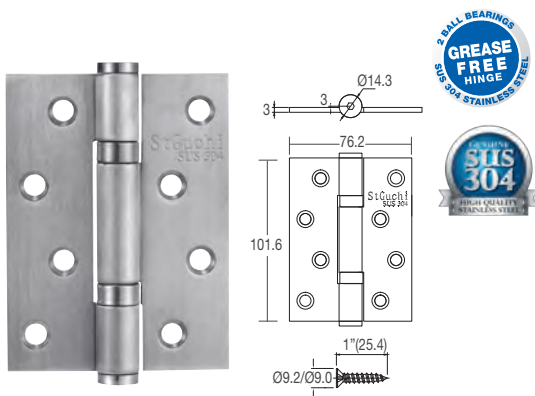

**SGDH-743020-SS B
SUS304 Hinge**

**Stainless Steel
Lift-Off Rising Hinge (RH/LH)**

Code		Material	Finishing	Packing
SGDH-743020-SS B		Stainless Steel SUS304	SS	12 pairs/box, 72 pairs/ctn
Stainless Steel Lift-Off Rising Hinge	SGDH-834020-SS/L	Stainless Steel SUS304	SS	40 pairs/ctn
	SGDH-834020-SS/R			

**SGDH-943030-SS 2BB
Grease Free Hinge**

**SGDH-953030-SS 2BB
SUS304 Hinge**

TECHNICAL INFORMATION	
Material :	Stainless Steel SUS304
Door Weight maximum	57kg
Door Width maximum	914 mm
Sizes (mm)	4" x 3" x 3mm
Ball Bearing	2 Ball Bearing

TECHNICAL INFORMATION	
Material :	Stainless Steel SUS304
Door Weight maximum	57kg
Door Width maximum	914 mm
Sizes (mm)	5" x 3.5" x 3mm
Ball Bearing	2 Ball Bearing

Code	Material	Finishing	Packing
SGDH-943030 2BB	Stainless Steel SUS304	SS	5 pack/box, 20 pack/ctn
SGDH-953530 2BB	Stainless Steel SUS304	SS	5 pack/box, 20 pack/ctn

*All the measurements are in millimeter (mm)