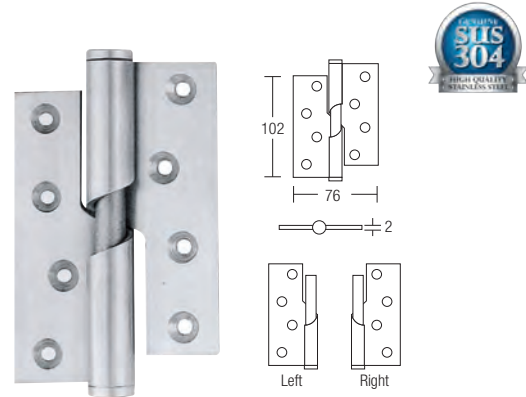

**SGDH-743020-SS B
SUS304 Hinge**

**Stainless Steel
Lift-Off Rising Hinge (RH/LH)**

Code		Material	Finishing	Packing
SGDH-743020-SS B		Stainless Steel SUS304	SS	12 pairs/box, 72 pairs/ctn
Stainless Steel Lift-Off Rising Hinge	SGDH-834020-SS/L	Stainless Steel SUS304	SS	40 pairs/ctn
	SGDH-834020-SS/R			

**SGDH-943030-SS 2BB
Grease Free Hinge**

**SGDH-953030-SS 2BB
SUS304 Hinge**

TECHNICAL INFORMATION	
Material :	Stainless Steel SUS304
Door Weight maximum	57kg
Door Width maximum	914 mm
Sizes (mm)	4" x 3" x 3mm
Ball Bearing	2 Ball Bearing

TECHNICAL INFORMATION	
Material :	Stainless Steel SUS304
Door Weight maximum	57kg
Door Width maximum	914 mm
Sizes (mm)	5" x 3.5" x 3mm
Ball Bearing	2 Ball Bearing

Code	Material	Finishing	Packing
SGDH-943030 2BB	Stainless Steel SUS304	SS	5 pack/box, 20 pack/ctn
SGDH-953530 2BB	Stainless Steel SUS304	SS	5 pack/box, 20 pack/ctn