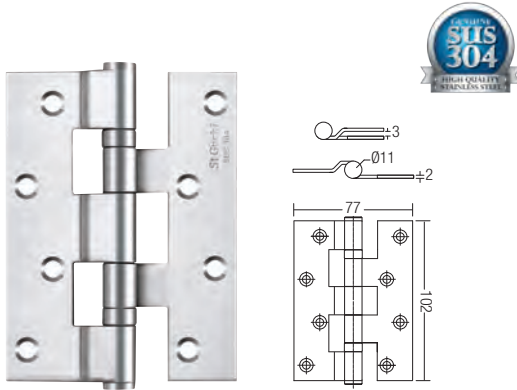

**SGDH-743020-SS B
SUS304 Hinge**

**Stainless Steel
Lift-Off Rising Hinge (RH/LH)**

Code		Material	Finishing	Packing
SGDH-743020-SS B		Stainless Steel SUS304	SS	12 pairs/box, 72 pairs/ctn
Stainless Steel Lift-Off Rising Hinge	SGDH-834020-SS/L	Stainless Steel SUS304	SS	40 pairs/ctn
	SGDH-834020-SS/R			

**SGDH-943030-SS 2BB
Grease Free Hinge**

**SGDH-953030-SS 2BB
SUS304 Hinge**

TECHNICAL INFORMATION	
Material :	Stainless Steel SUS304
Door Weight maximum	57kg
Door Width maximum	914 mm
Sizes (mm)	4" x 3" x 3mm
Ball Bearing	2 Ball Bearing

TECHNICAL INFORMATION	
Material :	Stainless Steel SUS304
Door Weight maximum	57kg
Door Width maximum	914 mm
Sizes (mm)	5" x 3.5" x 3mm
Ball Bearing	2 Ball Bearing

Code	Material	Finishing	Packing
SGDH-943030 2BB	Stainless Steel SUS304	SS	5 pack/box, 20 pack/ctn
SGDH-953530 2BB	Stainless Steel SUS304	SS	5 pack/box, 20 pack/ctn

*All the measurements are in millimeter (mm)